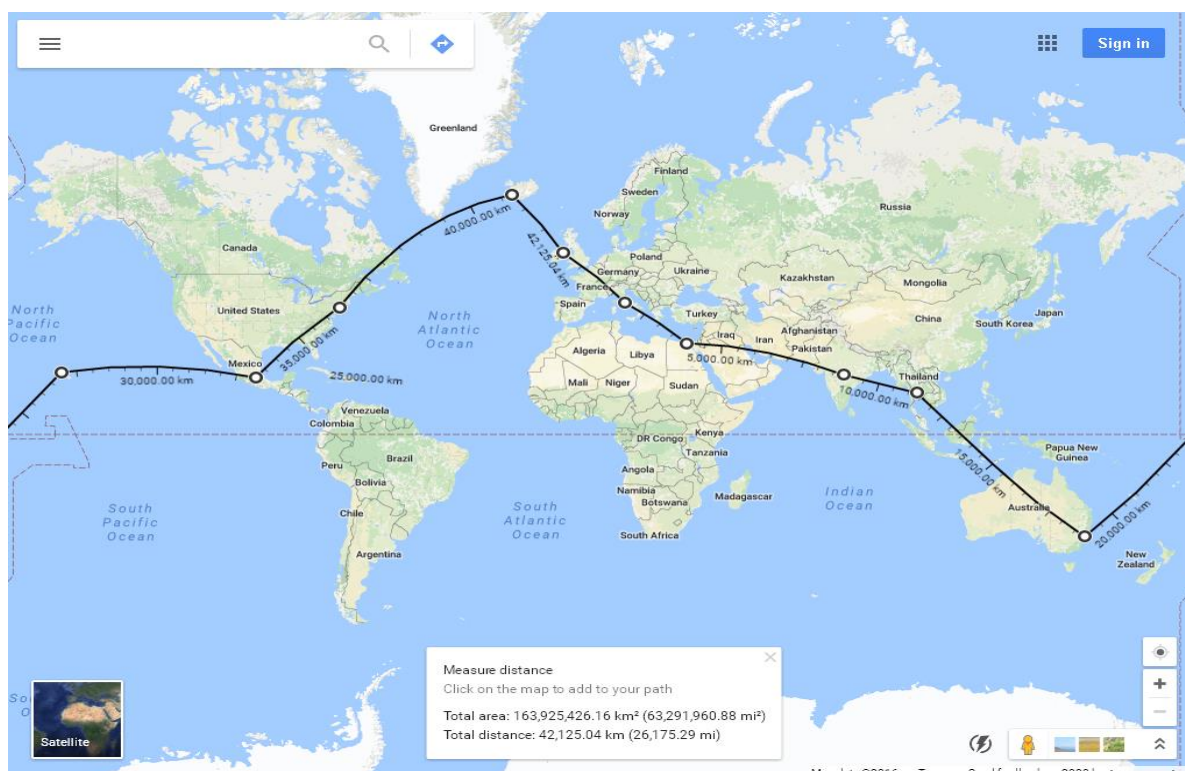

Over the coming months, the pupils will walk/run a kilometre on school grounds on a regular basis and as they do, we will add up all the kilometres covered until we have travelled around the world. On route we will visit landmarks such Rome, Cairo, Bangkok, Sydney, Honolulu, Mexico and New York. Check our school website for a running total of Kilometres covered. The distance we hope to cover is approximately 40,000 kilometres and the journey will take several months.

Sponsorship cards have been sent home with each pupil and we ask families over the next few weeks to try and raise as much as they can from relatives friends and neighbours.

To finish off our journey around the world we will have a run involving parents, families and friends to help us reach our total and to celebrate together the great achievement it is to cover such a distance together. This on-going event will have the added benefit of regular exercise for all our pupils and help in promoting the value of exercise as part of a healthy lifestyle.

Is Mise
Philip Ward